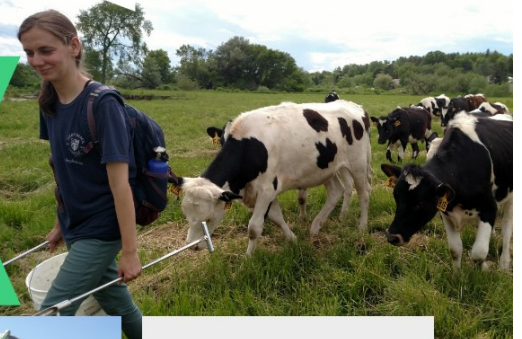

35 rain barrels built

200 water quality samples
 collected by citizen science
 volunteers

80
 Volunteers planted trees across **4**
 stream side acres

45
 Professionals trained in sediment
 erosion control and natural shoreline
 protection

Thank you 2019 volunteers and partners!

15

Bags of trash pulled out of Muddy Brook in Williston

4

Storm drain murals painted

60

Homeowners and professionals trained in septic for water quality

1500

Trees planted by old and young alike

SUMMER AGRICULTURE INTERN RILEY DODGED COUNTLESS COWS TO TAKE SOIL SAMPLES FOR OUR FARMS

Rain barrels DIY workshop is a hit in Burlington

Tree planting volunteer finds rare wood turtle